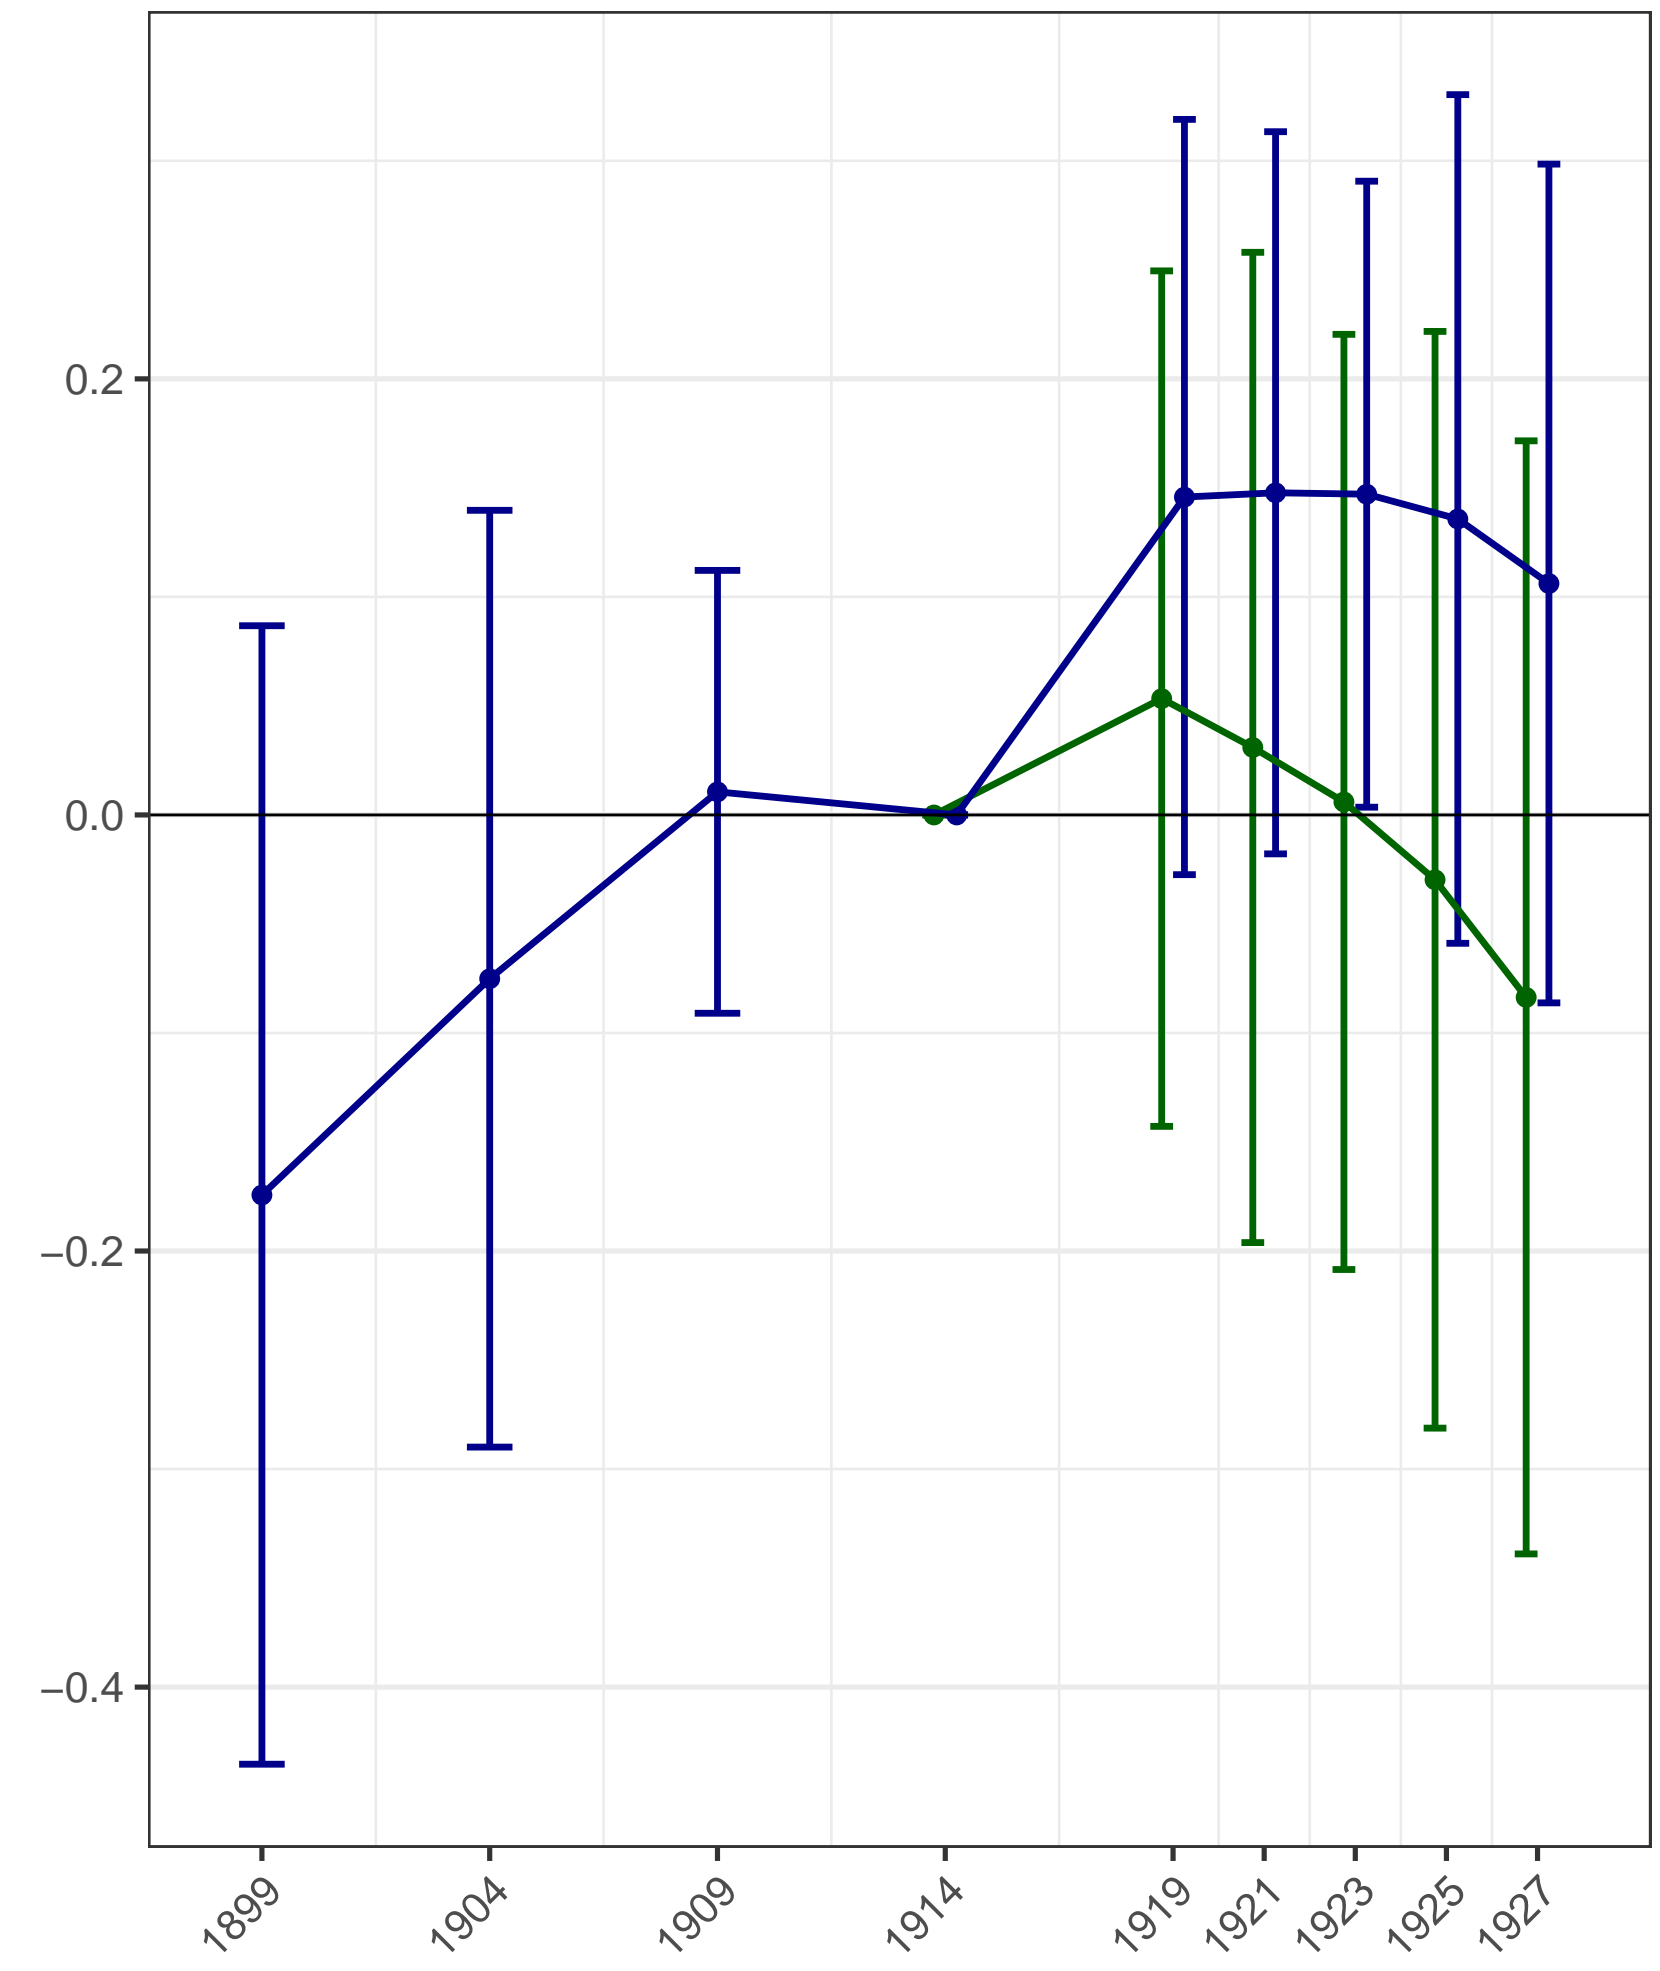

Log manufacturing employment on Days of NPI

Log manufacturing output on Days of NPI

- Controlling for linear pretrend
- Correia, Luck, and Verner (2020)