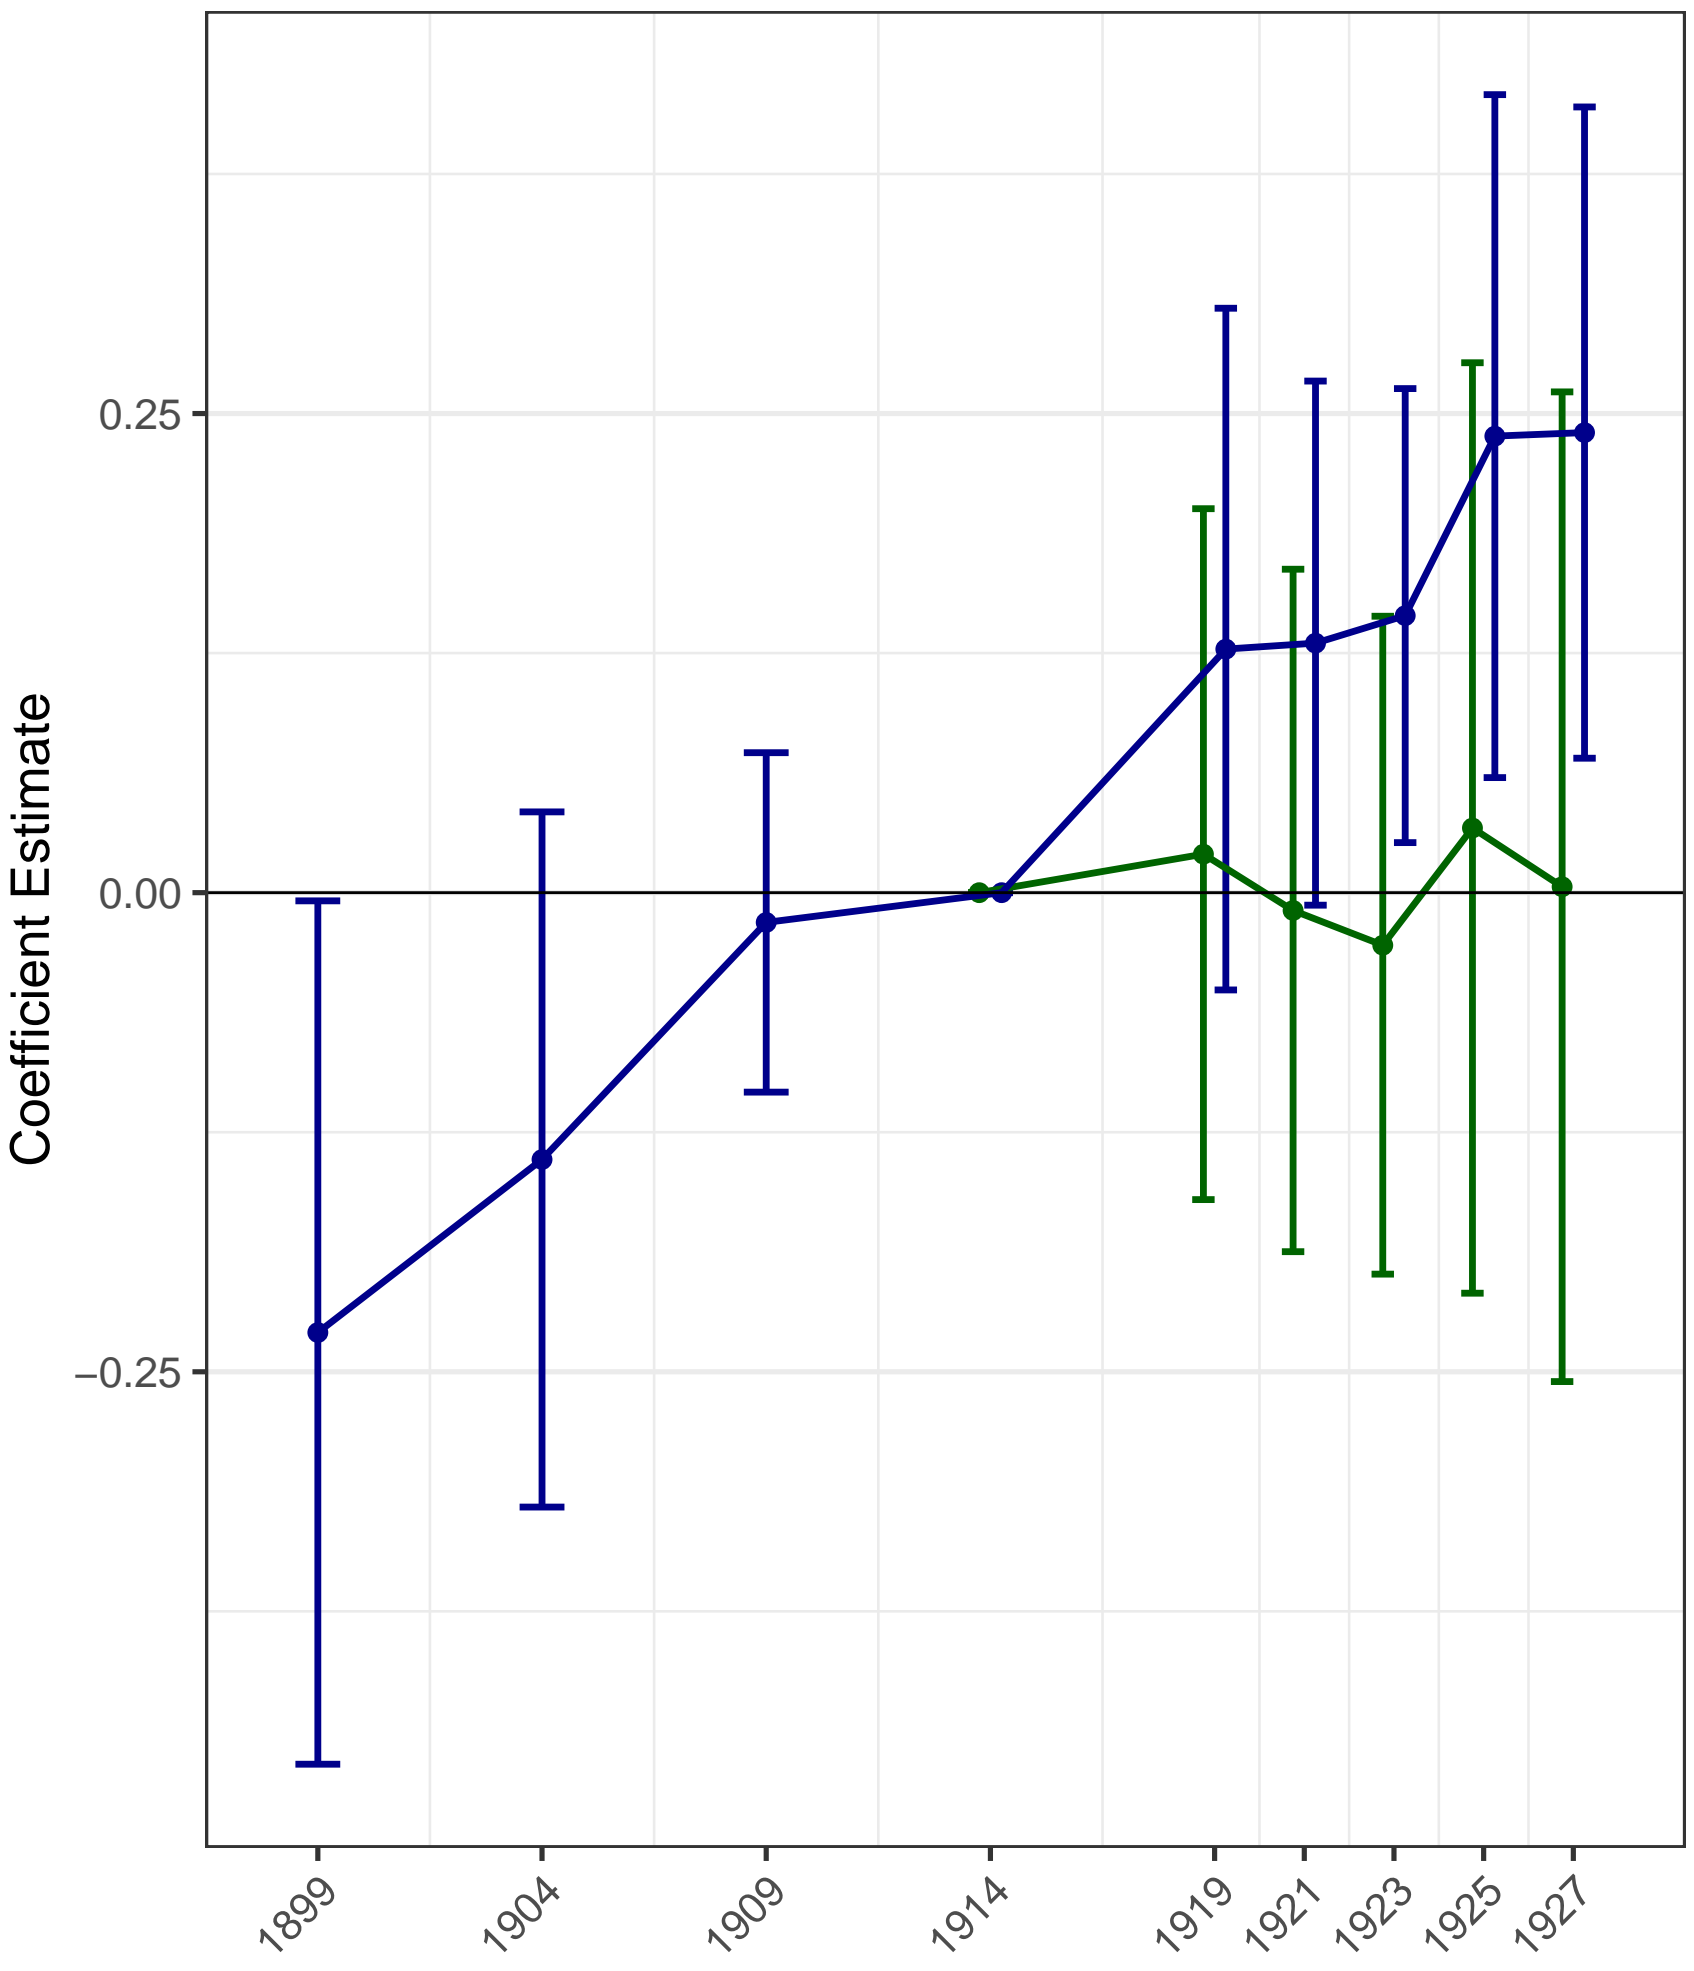

Log manufacturing employment on Days of NPI

Log manufacturing output on Days of NPI

- Controlling for linear pretrend
- Correia, Luck, and Verner (2020)